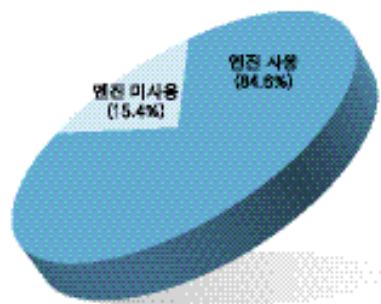

Programming ' Battle-net Server/
Client Program-ming

' Ranking Server ' 가
, ' Winsock '

(3)

84.6%가
2003 74.3% 10.3%

< 5-4-1-03>

< 5-4-1-04>