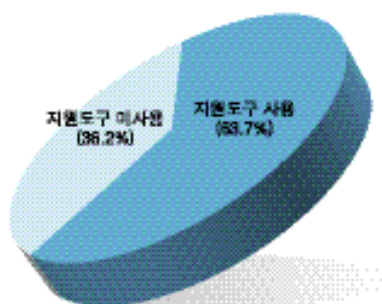

(4)

66.9% 91.9%
63.8%가

< 5-4-1-05>

< 5-4-1-06>