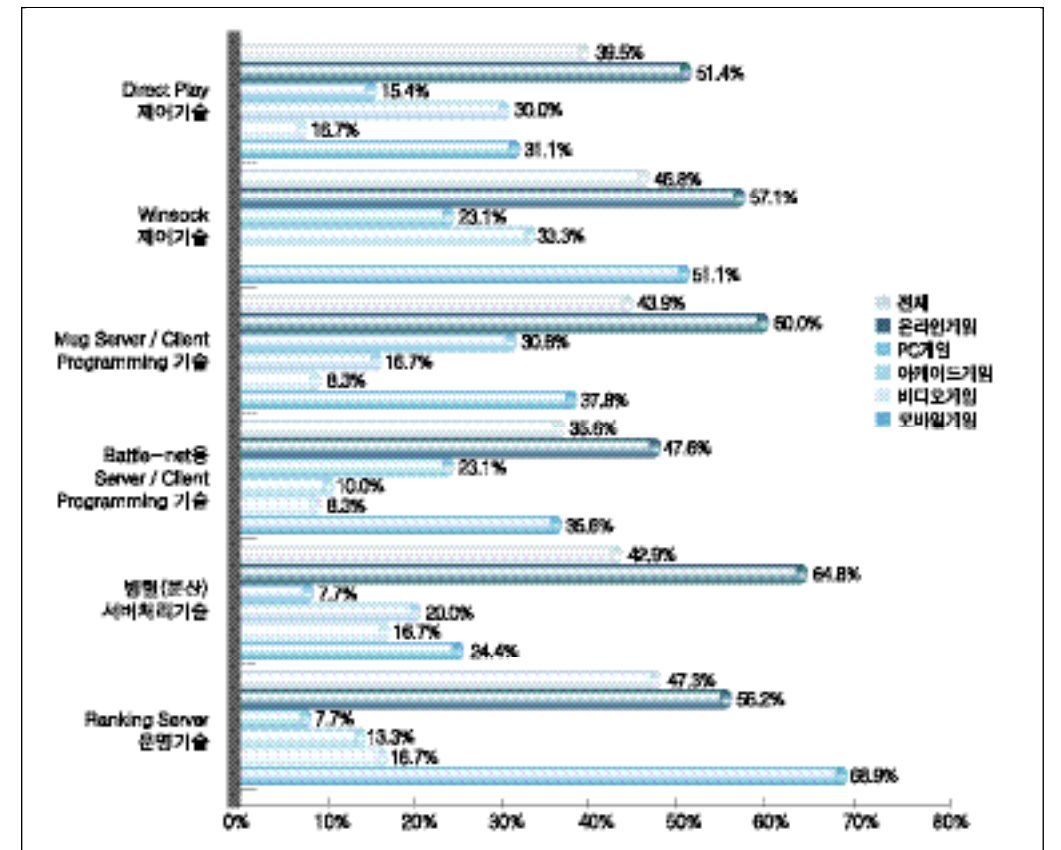

< 5-4-1-02>