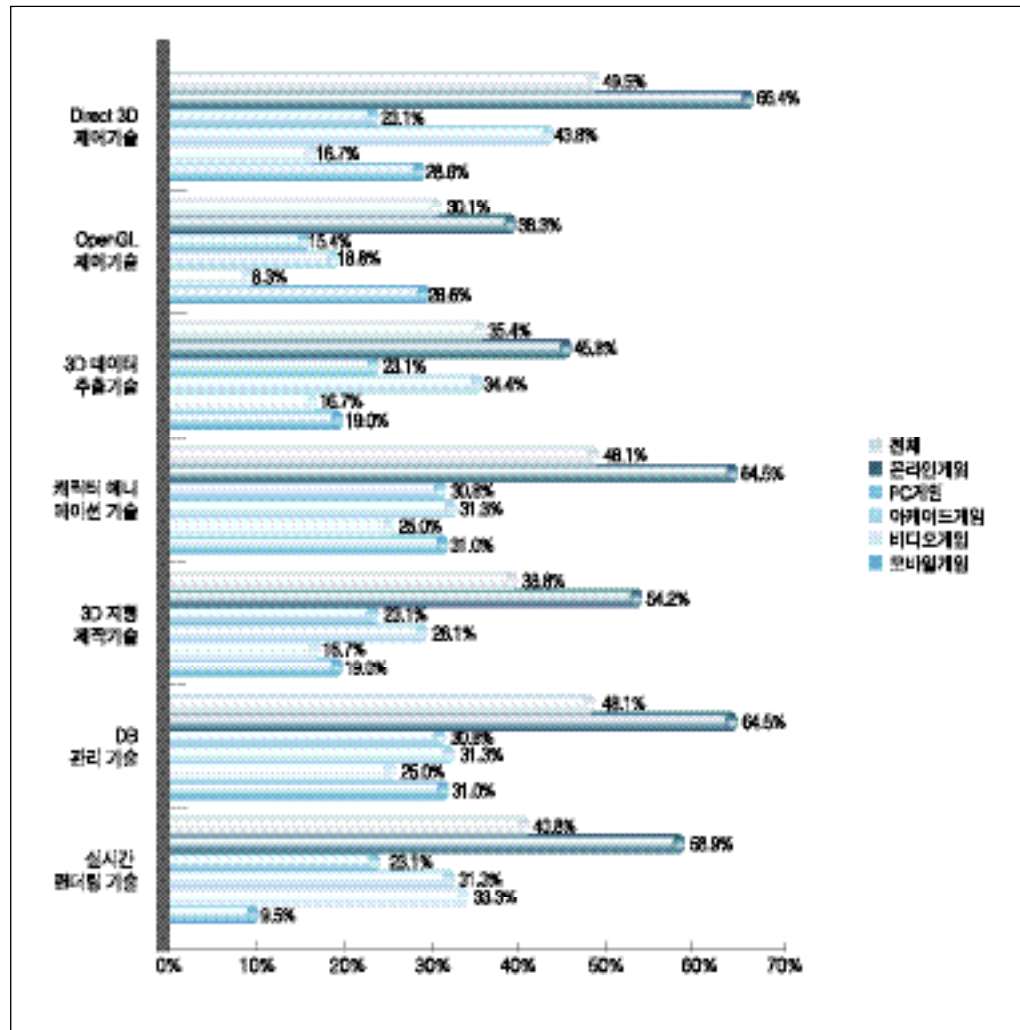

< 5-4-1-01> 3D