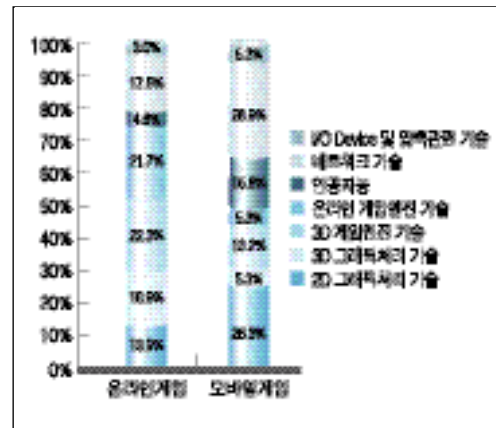

< 5-4-2-02>

2D

2.

23.3%가