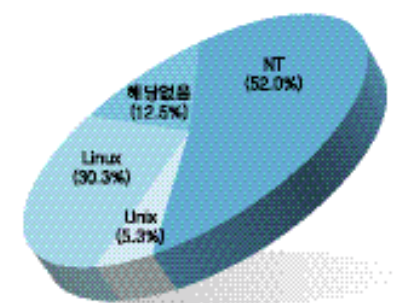

< 5-4-2-09>