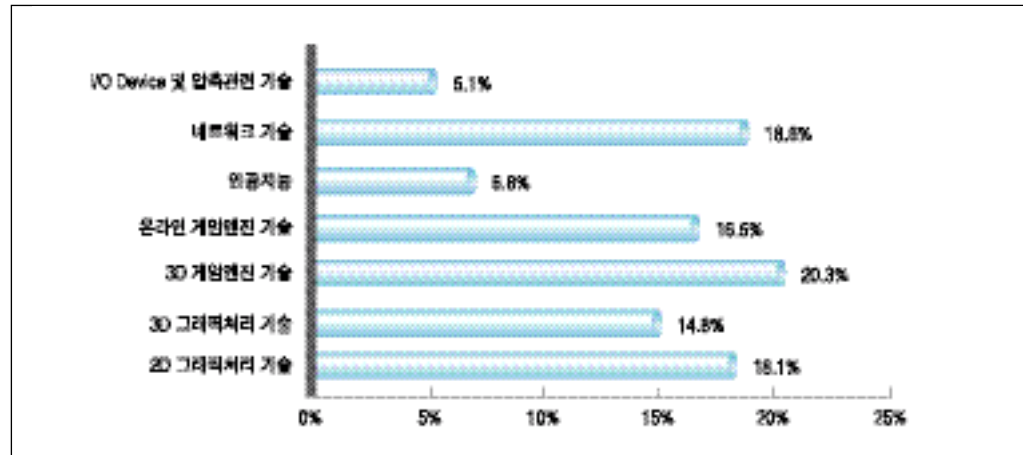

< 5-4-2-01>가